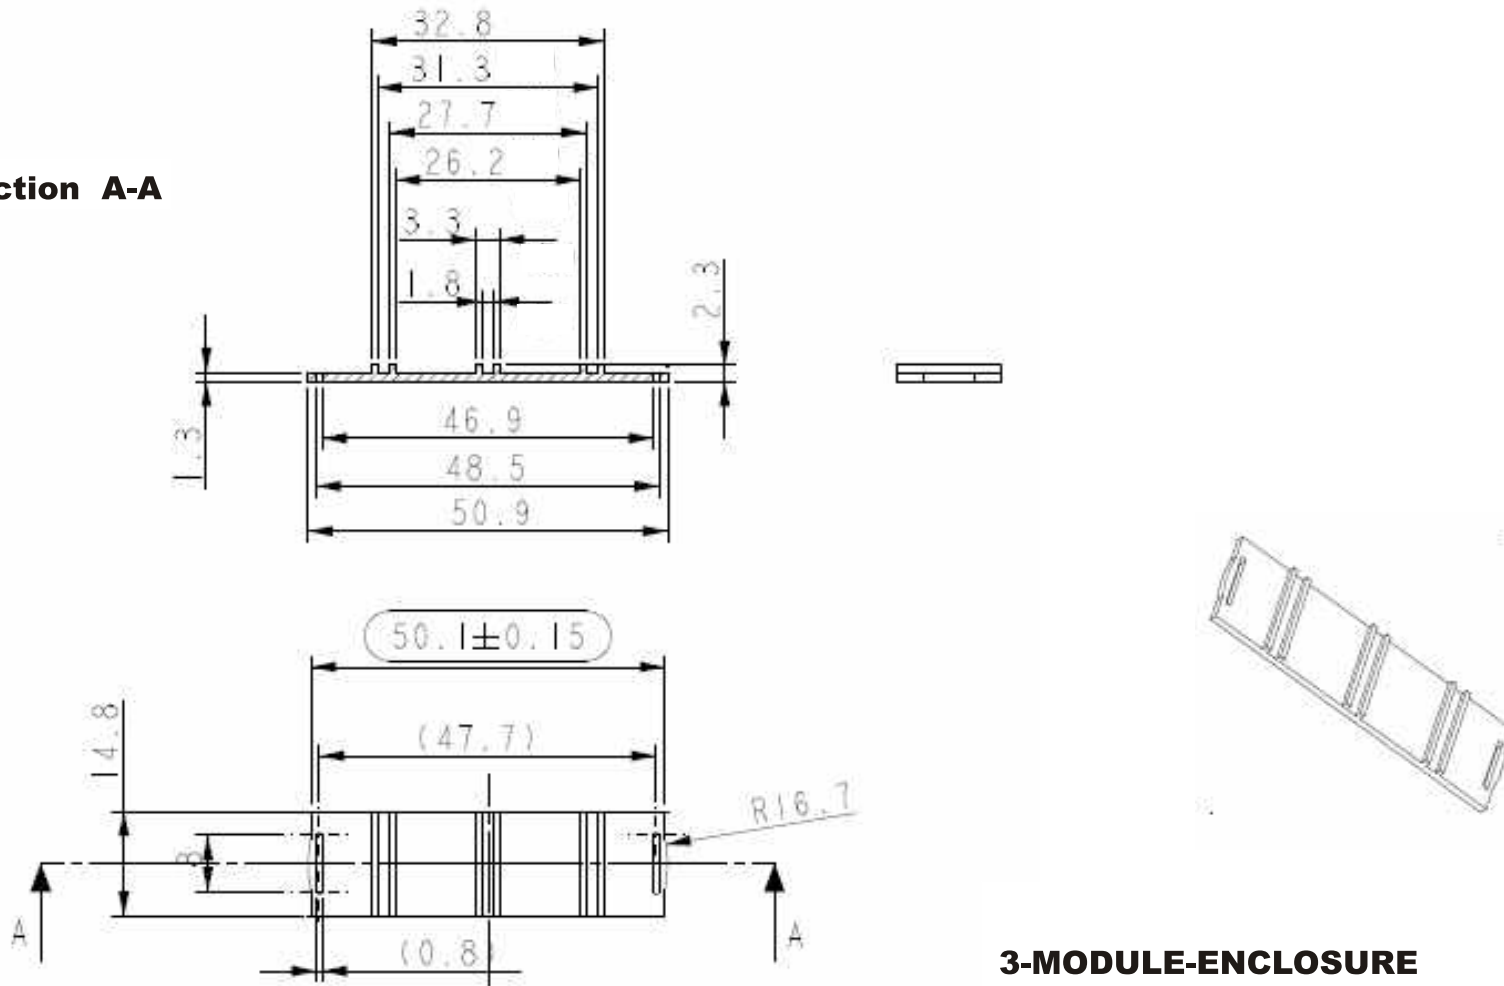

Section A-A

**3-MODULE-ENCLOSURE
FOR M36 DIN-RAIL SERIE 52**

**Type 52
Partition plate (behind terminals)**

Part No.: GH02HS02/052/400

All dimensions in mm