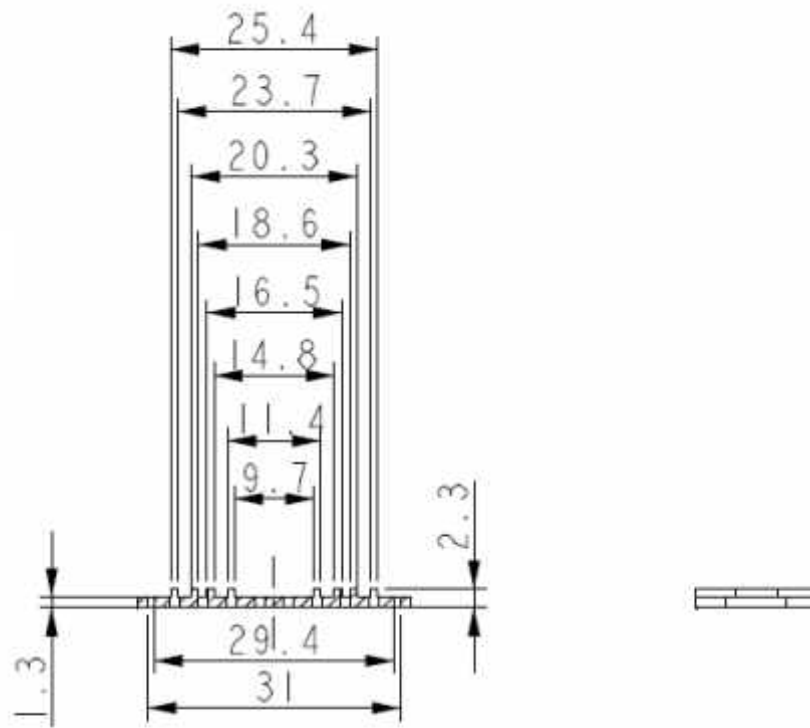

Section A-A

**2-MODULE-ENCLOSURE
FOR M36 DIN-RAIL SERIE 35**

**Type 35
Partition plate (behind terminals)**

Part No.: GH02HS02/035/400

All dimensions in mm