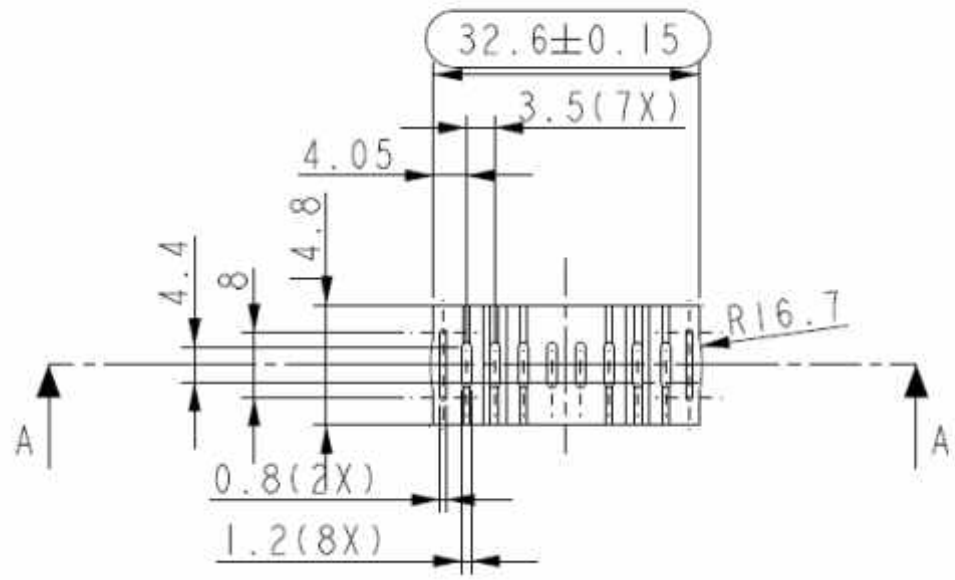

Section A-A

**2-MODULE-ENCLOSURE
FOR M36 DIN-RAIL SERIE 35**

**Type 35
Partition plate (behind terminals)**

Part No.: GH02HS02/035/400

All dimensions in mm